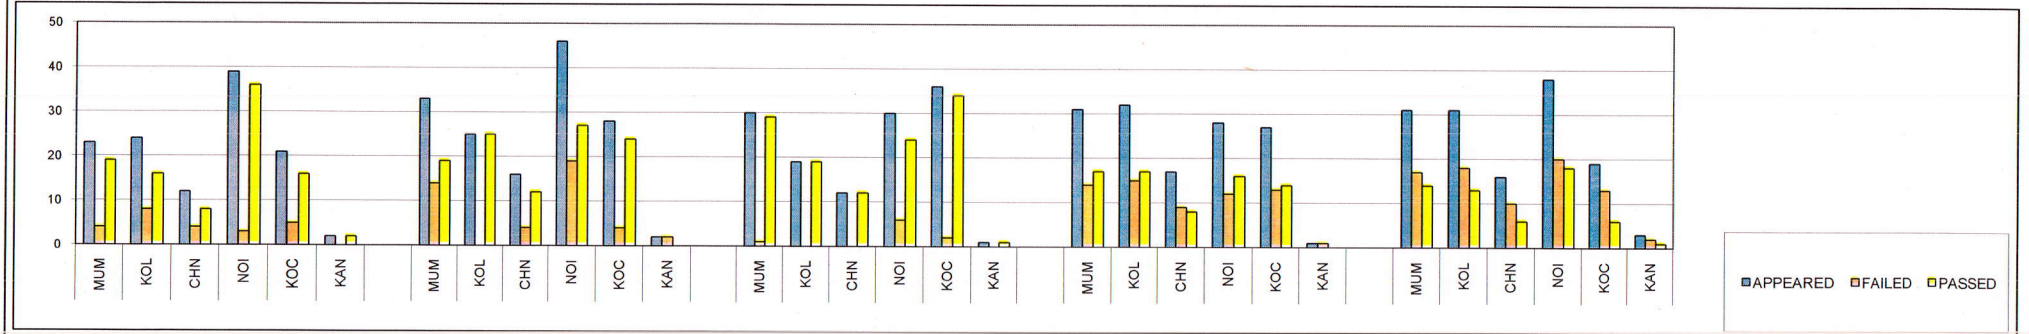

SUMMARY OF RESULT OF FIRST MATE (FG) GRADE PHASE- II WRITTEN EXAM HELD IN THE MONTH OF NOVEMBER 2022

	NAV AIDS							BRIDGE W/K							ENG KNOW						NAV ARCH - II						MARITIME LEG								
	MUM	KOL	CHN	NOI	KOC	KAN	TTL	MUM	KOL	CHN	NOI	KOC	KAN	TTL	MUM	KOL	CHN	NOI	KOC	KAN	TTL	MUM	KOL	CHN	NOI	KOC	KAN	TTL	MUM	KOL	CHN	NOI	KOC	KAN	TTL
APPEARED	23	24	12	39	21	2	121	33	25	16	46	28	2	150	30	19	12	30	36	1	128	31	32	17	28	27	1	136	31	31	16	38	19	3	138
FAILED	4	8	4	3	5	0	24	14	0	4	19	4	2	43	1	0	0	6	2	0	9	14	15	9	12	13	1	64	17	18	10	20	13	2	80
PASSED	19	16	8	36	16	2	97	19	25	12	27	24	0	107	29	19	12	24	34	1	119	17	17	8	16	14	0	72	14	13	6	18	6	1	58
PASS & %	83%	67%	67%	92%	76%	100%	80%	58%	100%	75%	59%	86%	0%	71%	97%	100%	100%	80%	94%	100%	93%	55%	53%	47%	57%	52%	0%	53%	45%	42%	38%	47%	32%	33%	42%